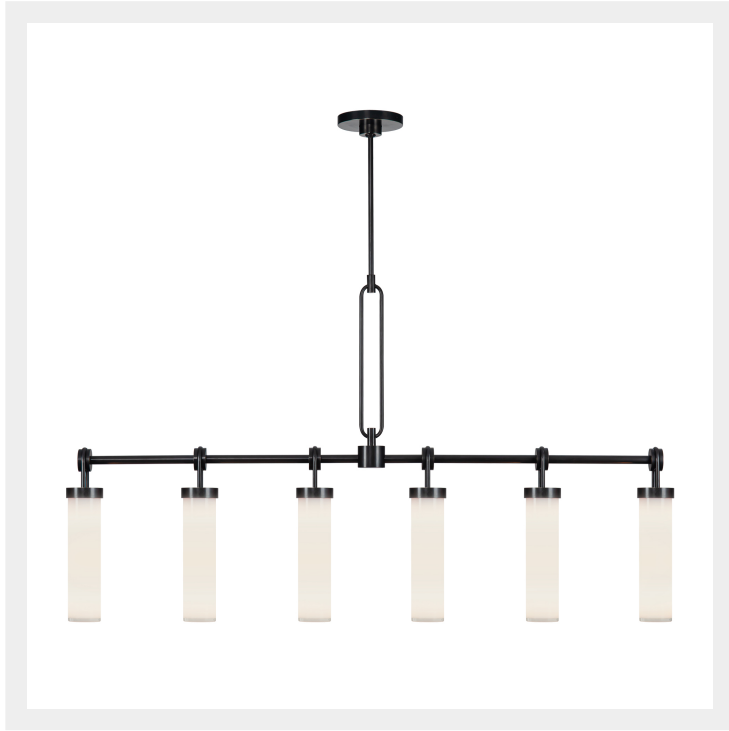

WYNWOOD LP355652

FIXTURE DIMENSIONS	L52-3/8" x W3-1/4" x H29-5/8"
LAMP TYPE	E26
MAX WATTAGE	60W
BULB QTY	6
BULBS INCLUDED	No
VOLTAGE	120V
GLASS DETAILS	Glossy Opal Glass
MATERIAL	Steel
ROD LENGTH	46" Max (3x12" + 1x6" + 1x4")
WIRE LENGTH	144"
MINIMUM HANG HEIGHT	36"
SLOPED CEILING ADAPTABLE	Yes, Up to 15 Degrees
ILLUMINATION DIRECTION	Down
LOCATION	Dry
CANOPY DIMENSIONS	D6" x H1-5/8"
PAINT FINISH	UB01; VB01;

[D - Diameter, L - Length, W - Width, H - Height, E - Extension]

AVAILABLE FINISHES:

LP355652UBGO
Urban
Bronze/Glossy
Opal

LP355652VBGO
Vintage
Brass/Glossy Opal

*For complete warranty terms, please visit: www.aloralighting.com/warranty